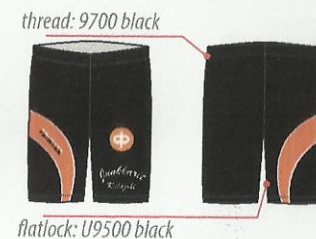

scale 1:6,7 (15%)

C50.1-L RUN LZR WOMENS SHORT TOP

B37.4-L RUN LZR SHORT TIGHTS
B137-L RUN LZR WOMENS SHORT TIGHTS

B35.3-L RUN LZR WOMENS HIPSTERS

C69.2-L/SS FREE LZR T-SHIRT
C68.2-L/SS FREE LZR WOMENS T-SHIRT